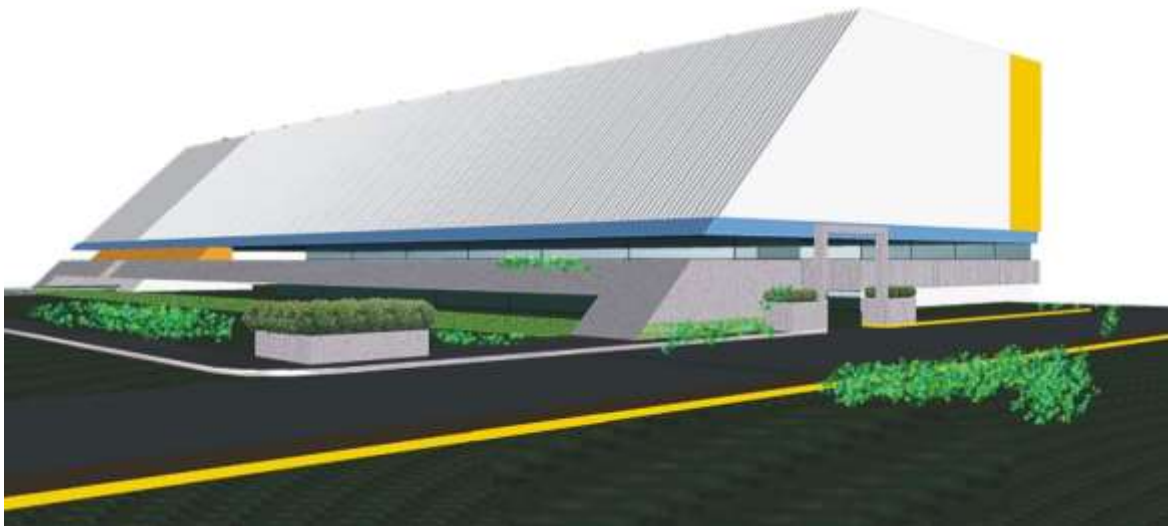

Photo Gallery of Skeleton

351-feet high Shiv Murti at Nathdwar

Angelique PERSPECTIVE of Building

caparo awal

DOMDC-II-front

Earth Sapphire - new view

Flexituff Kashipur

ISGEC

Kaitan Farm house

NBC Teri

NPI-IVC-modified

Pitampur Auto

Reliance IDC Mumbai

VIPL FRONT SIDE VIEW 1